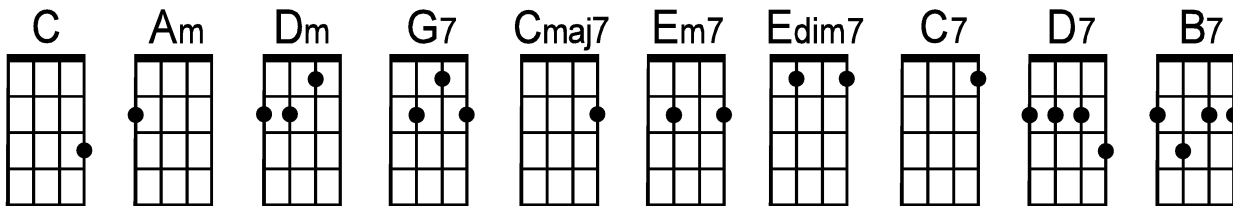

I'm in the Mood for Love (key of C)

by Jimmy McHugh and Dorothy Fields (1935)

Intro: C . Am . | Dm . G7\ --- |
(sing e)

C . Am . | Dm . . . | G7 | CMaj7\ C . . . |
I'm—in the mood— for love— Simply— be-cause— you're near me—

Em7 . . . Edim7 | Dm . . . | G7 | C . G7 . |
Fun—ny but when you're near me— I'm—in the mood— for love—

C . Am . | Dm . . . | G7 | CMaj7\ C . . . |
Hea-ven is in— your eyes— Bright— as the stars— we're un—der—

Em7 . . . Edim7 | Dm . . . | G7 | C . C7 . |
Oh— is there a—ny won-der— I'm—in the mood— for love—

Bridge: Dm . G7 . | C . . . | Dm . G7 . | C . . . |
Why stop to think— of whe-ther— This little dream— might fade—